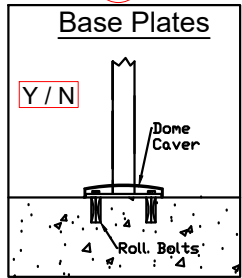

Floor mounting ?

Circle: Yes (OR) No

**Standard Rails
GATE**

:Qty

**Standard Glass
GATE**

:Qty

D.I.Y Balustrades Components	Standard Gates			
	JOB Name : Number : Email :			
Tel:011-023-6722 Email:sales@diycomponents.co.za www.stainlesssteelbalustade.co.za	SIZE A 4	FSCM NO.	DWG NO. 001	REV
SCALE 1:1	SHEET 1 of 1			