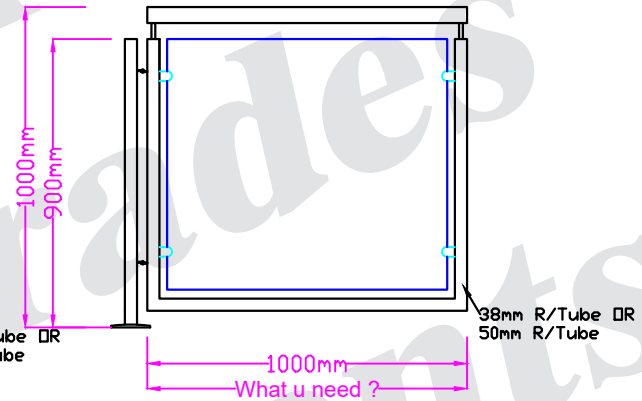

Floor mounting ?

Circle: Yes (OR) No

**Standard Rails
GATE**

:Qty

**Standard Glass
GATE**

:Qty

D.I.Y Balustrades Components	Standard Gates			
	JOB Name : Number : Email :			
Tel:011-023-6722 Email:sales@diycomponents.co.za www.stainlesssteelbalustade.co.za	SIZE A 4	FSCM NO.	DWG NO. 001	REV
SCALE 1:1	SHEET 1 of 1			