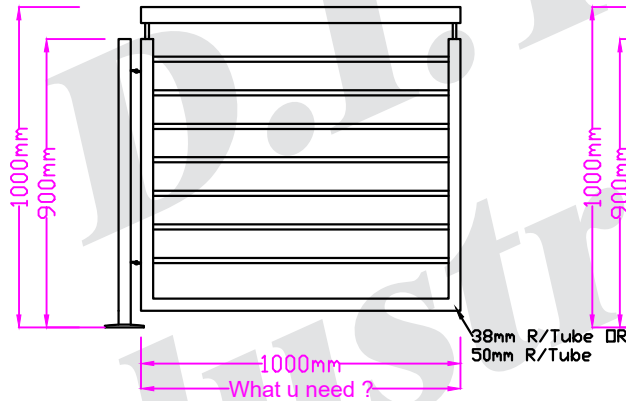

Floor mounting ?

Circle: Yes (OR) No

**Standard Rails
GATE**

:Qty

**Standard Glass
GATE**

:Qty

D.I.Y Balustrades Components	Standard Gates			
	JOB Name : Number : Email :			
Tel:011-023-6722 Email:sales@diycomponents.co.za www.stainlesssteelbalustade.co.za	SIZE A 4	FSCM NO.	DWG NO. 001	REV
SCALE 1:1	SHEET 1 of 1			