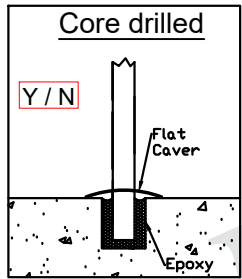

Floor mounting ?

Circle: Yes (OR) No

**Standard Rails
GATE**

:Qty

**Standard Glass
GATE**

:Qty

D.I.Y Balustrades Components	Standard Gates			
	JOB Name : Number : Email :			
Tel:011-023-6722 Email:sales@diycomponents.co.za www.stainlesssteelbalustade.co.za	SIZE A 4	FSCM NO.	DWG NO. 001	REV
SCALE 1:1	SHEET 1 of 1			